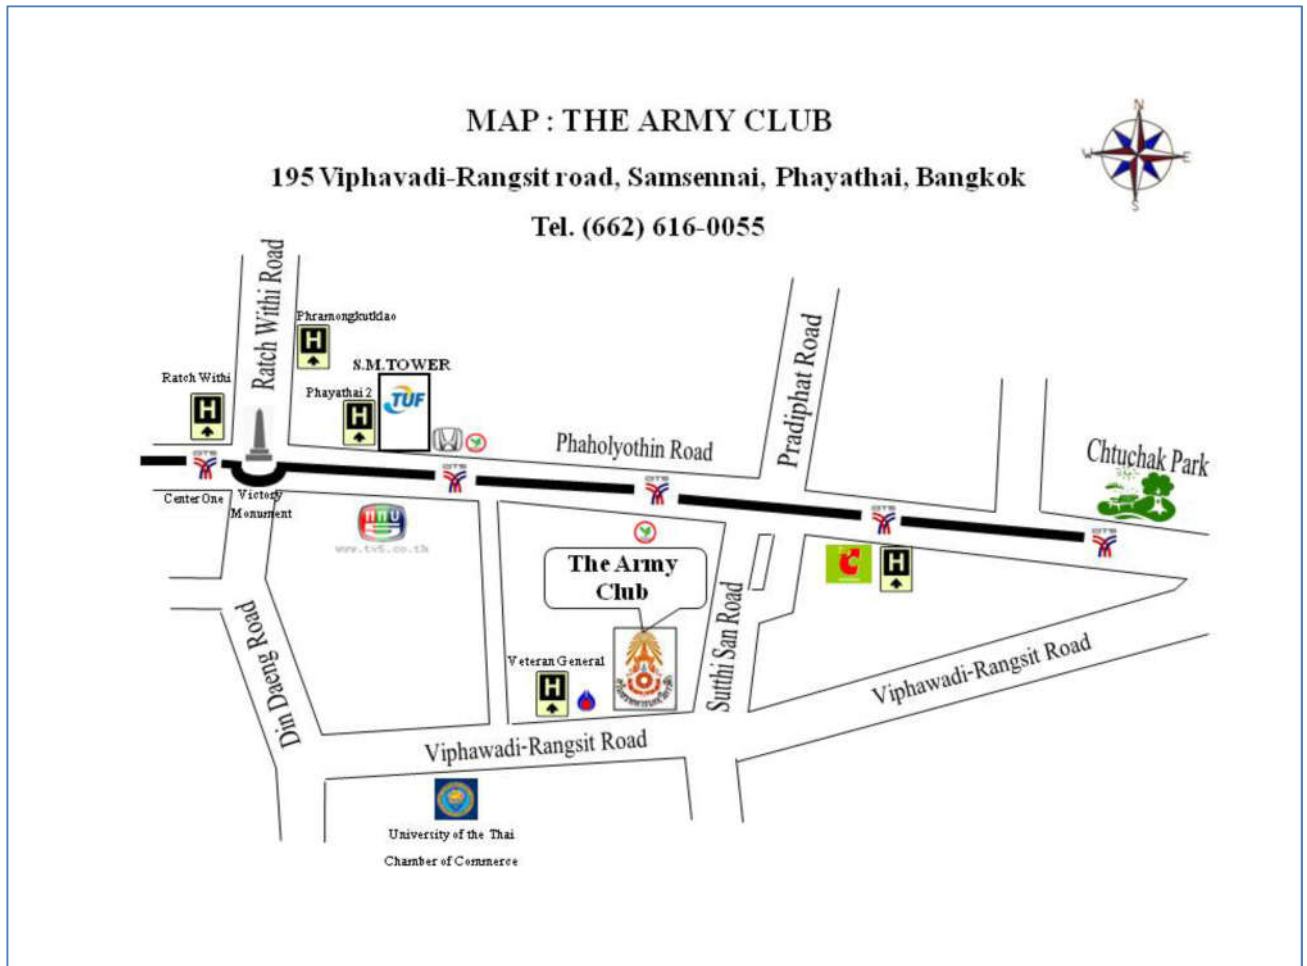

MAP OF THE MEETING LOCATION

If drive from Din-Dang toll way or Din Dang Rd., can drive pass Veteran General hospital and Thai army stadium

If drive from Lad-Plao Rd.,Should you turn beneath Din-Dang hight way

If drive from Phaholyothin Rd.,can drive to Phaholyothin soi 2 and go out to Viphawadi-Rangsit Rd.